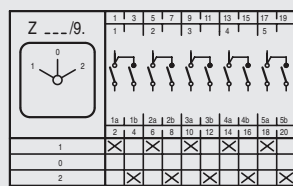

5-polig / 5-pole

20	5,5	7,5	6	104
25	5,5	7,5	6	105
32	7,5	11	5	151
40	11	15	5	251
63	18,5	22	5	451
80	37	37	5	656
125	45	45	5	756