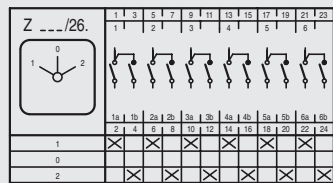

6-polig / 6-pole

20	5,5	7,5	7	104
25	5,5	7,5	7	105
32	7,5	11	6	151
40	11	15	6	251
63	18,5	22	6	451
80	37	37	6	656
125	45	45	6	756